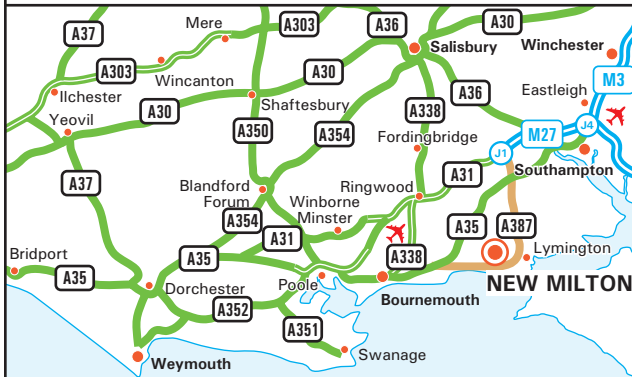

## From the M3

- Take the M3 towards Southampton in order to join the M27 westbound towards Bournemouth (see From M27).

## From the M27 (westbound)

- Leave the M27 at junction 1 at the end of the slip road turn left onto the A31.
- At the next roundabout take the third exit onto the A337 towards Lyndhurst.
- At Lyndhurst, join the A35 towards Bournemouth for 10 miles then turn left onto the B3058, Holmsley Road towards New Milton.
- Continue into New Milton passing the station on the right.
- Take the second right at the traffic lights onto Old Milton Road.
- Continue ahead at the mini roundabout and immediately turn right onto Gore Road.
- Continue for 1/2 mile and take the seventh right into Gore Road Industrial Estate.
- We are situated on the left hand side.

## By Train

- New Milton Station is on the main line between Southampton and Bournemouth and is connected to London Waterloo, via Basingstoke and Southampton.
- We are a short taxi ride from the station.
- For further information on train times and fares, please call the National Rail Enquiry Line on 0845 748 49 50.